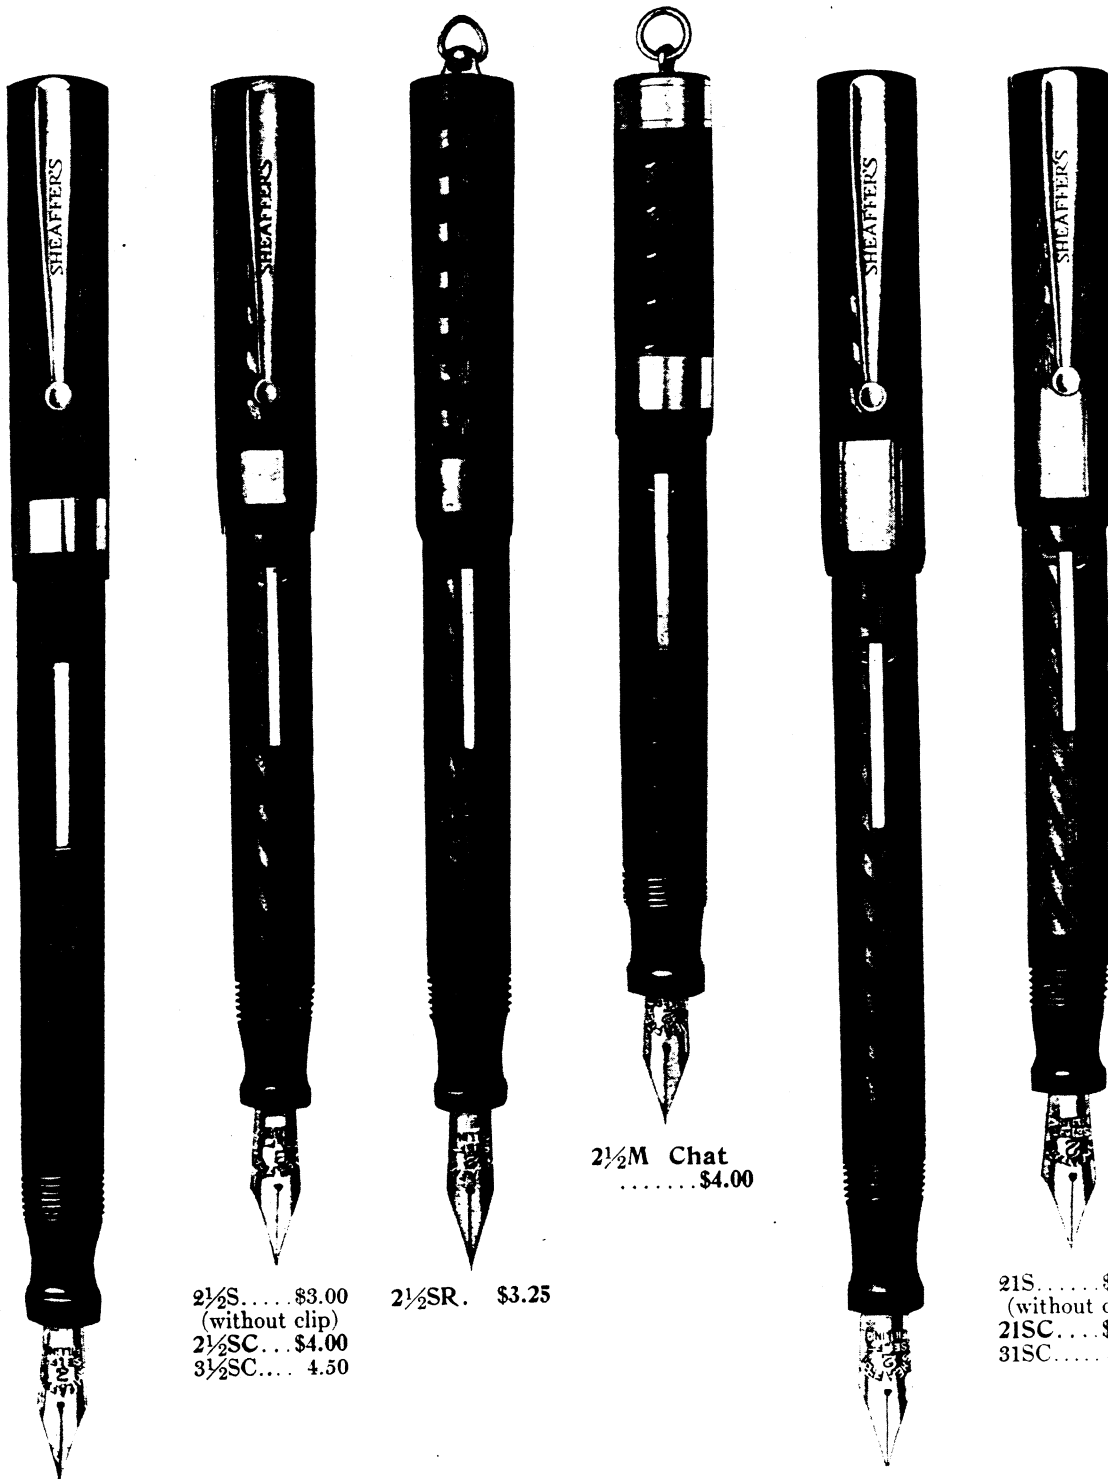

Sheaffer's Regular Line Fountain Pens

2½.....$3.00
(without clip)
2½C.....$4.00

2½S.....$3.00
(without clip)
2½SC...$4.00
3½SC.... 4.50

2½SR. $3.25

2½M Chat
.....$4.00

21.....$3.50
(without clip)
21C.....$4.50
31C..... 5.00

21S.....$3.50
(without clip)
21SC...$4.50
31SC..... 5.00

Mountings and Clips Above are Yellow Gold F

To Insure Writing Satisfaction Use Sheaffer's "Skrip"